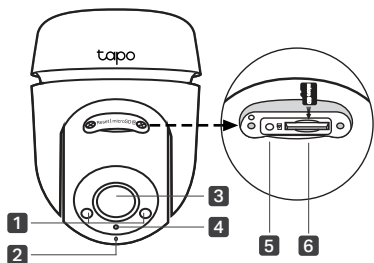

// Specifications

Hardware

- Button: RESET button
- Indicator LED: System LED
- Adapter Input: 100-240V, 50/60Hz
- Adapter Output: 12.0V/1.0A
- External Storage: microSD card slot (Supports up to 512 GB)
- Dimensions (W x D x H): 4.9 x 4.8 x 3.5 in. (123.8 x 123 x 90 mm)

- **1** IR LEDs
- **2** Microphone
- **3** Lens
- **4** System LED
- **5** Reset
  Hold for 5 seconds to reset the camera.