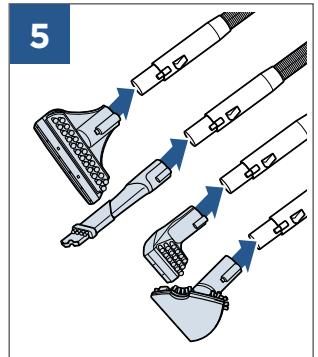

..... 9

..... 10

Spot & Stain, Pet Stain & Odour, Oxygen Boost

©2017 BISSELL Homeware, Inc
Grand Rapids, Michigan
All rights reserved. Printed in China
Part Number 161-4103 11/17 RevA
Visit our website at: www.BISSELL.eu