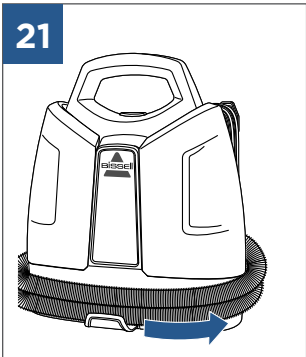

..... 9

..... 10

Spot & Stain, Pet Stain & Odour, Oxygen Boost

©2017 BISSELL Homeware, Inc
Grand Rapids, Michigan
All rights reserved. Printed in China
Part Number 161-4103 11/17 RevA
Visit our website at: www.BISSELL.eu