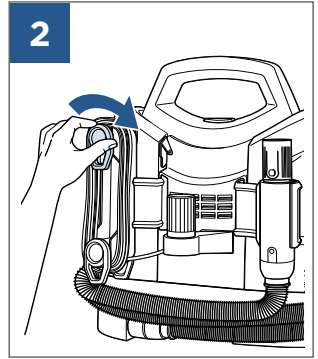

..... 9

..... 10

Spot & Stain, Pet Stain & Odour, Oxygen Boost

©2017 BISSELL Homeware, Inc
Grand Rapids, Michigan
All rights reserved. Printed in China
Part Number 161-4103 11/17 RevA
Visit our website at: www.BISSELL.eu