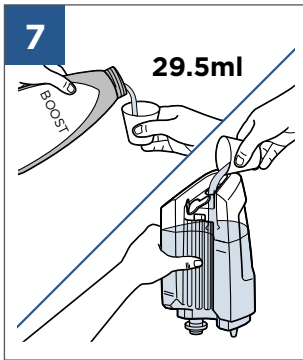

..... 9

..... 10

Spot & Stain, Pet Stain & Odour, Oxygen Boost

©2017 BISSELL Homeware, Inc
Grand Rapids, Michigan
All rights reserved. Printed in China
Part Number 161-4103 11/17 RevA
Visit our website at: www.BISSELL.eu