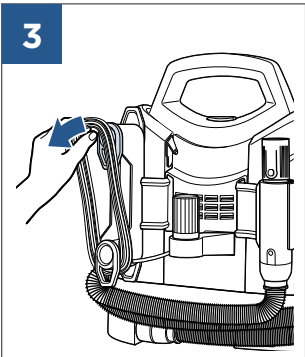

..... 9

..... 10

Spot & Stain, Pet Stain & Odour, Oxygen Boost

©2017 BISSELL Homeware, Inc
Grand Rapids, Michigan
All rights reserved. Printed in China
Part Number 161-4103 11/17 RevA
Visit our website at: www.BISSELL.eu