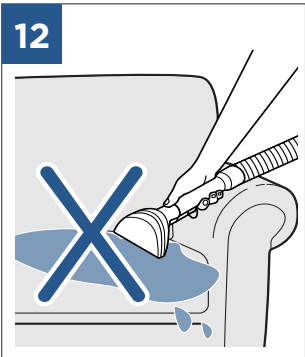

..... 9

..... 10

Spot & Stain, Pet Stain & Odour, Oxygen Boost

©2017 BISSELL Homeware, Inc
Grand Rapids, Michigan
All rights reserved. Printed in China
Part Number 161-4103 11/17 RevA
Visit our website at: www.BISSELL.eu