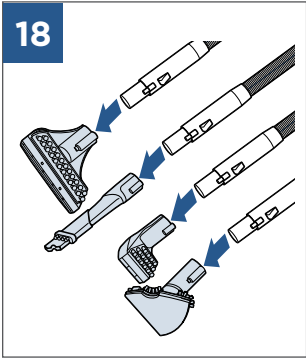

..... 9

..... 10

Spot & Stain, Pet Stain & Odour, Oxygen Boost

©2017 BISSELL Homeware, Inc
Grand Rapids, Michigan
All rights reserved. Printed in China
Part Number 161-4103 11/17 RevA
Visit our website at: www.BISSELL.eu