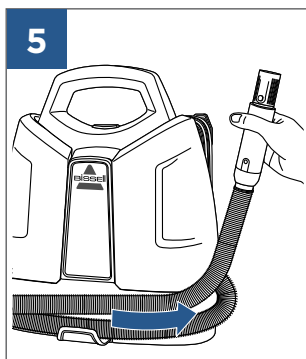

..... 9

..... 10

Spot & Stain, Pet Stain & Odour, Oxygen Boost

©2017 BISSELL Homeware, Inc
Grand Rapids, Michigan
All rights reserved. Printed in China
Part Number 161-4103 11/17 RevA
Visit our website at: www.BISSELL.eu