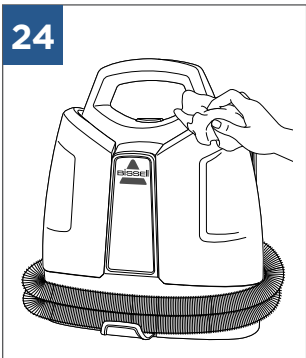

..... 9

..... 10

Spot & Stain, Pet Stain & Odour, Oxygen Boost

©2017 BISSELL Homeware, Inc
Grand Rapids, Michigan
All rights reserved. Printed in China
Part Number 161-4103 11/17 RevA
Visit our website at: www.BISSELL.eu