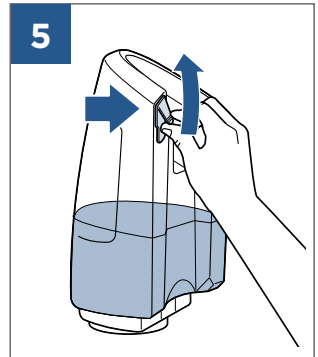

..... 9

..... 10

Spot & Stain, Pet Stain & Odour, Oxygen Boost

©2017 BISSELL Homeware, Inc
Grand Rapids, Michigan
All rights reserved. Printed in China
Part Number 161-4103 11/17 RevA
Visit our website at: www.BISSELL.eu