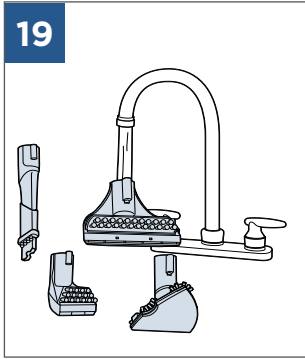

..... 9

..... 10

Spot & Stain, Pet Stain & Odour, Oxygen Boost

©2017 BISSELL Homeware, Inc
Grand Rapids, Michigan
All rights reserved. Printed in China
Part Number 161-4103 11/17 RevA
Visit our website at: www.BISSELL.eu