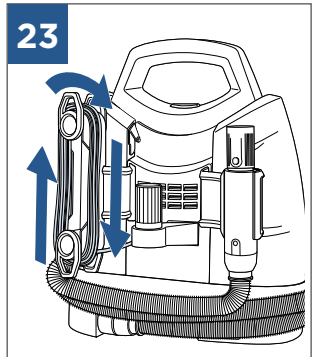

..... 9

..... 10

Spot & Stain, Pet Stain & Odour, Oxygen Boost

©2017 BISSELL Homeware, Inc
Grand Rapids, Michigan
All rights reserved. Printed in China
Part Number 161-4103 11/17 RevA
Visit our website at: www.BISSELL.eu