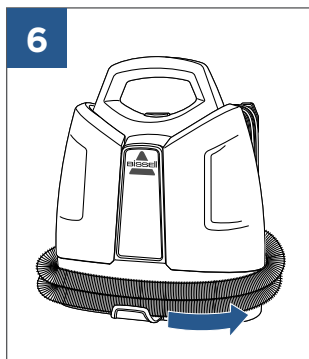

..... 9

..... 10

Spot & Stain, Pet Stain & Odour, Oxygen Boost

©2017 BISSELL Homeware, Inc
Grand Rapids, Michigan
All rights reserved. Printed in China
Part Number 161-4103 11/17 RevA
Visit our website at: www.BISSELL.eu