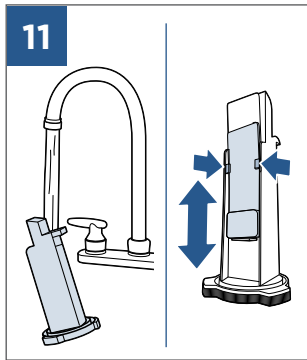

..... 9

..... 10

Spot & Stain, Pet Stain & Odour, Oxygen Boost

©2017 BISSELL Homeware, Inc
Grand Rapids, Michigan
All rights reserved. Printed in China
Part Number 161-4103 11/17 RevA
Visit our website at: www.BISSELL.eu