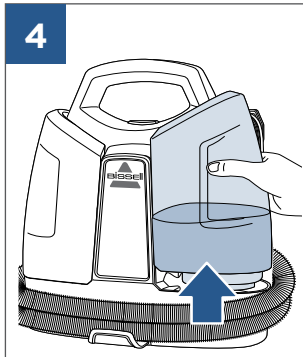

..... 9

..... 10

Spot & Stain, Pet Stain & Odour, Oxygen Boost

©2017 BISSELL Homeware, Inc
Grand Rapids, Michigan
All rights reserved. Printed in China
Part Number 161-4103 11/17 RevA
Visit our website at: www.BISSELL.eu