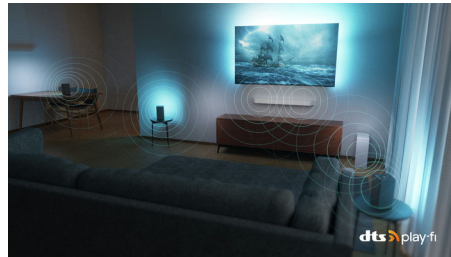

OLED Ambilight TV

Detail and depth. OLED Ambilight TV.

Premium design

Premium design. Packed for the future.

Dolby Vision and Dolby Atmos

With Dolby Vision and Dolby Atmos on board, your films, shows, and games look and sound incredible. See the picture the director wanted you to see-no more disappointing scenes that are too dark to make out! Hear every word clearly. Experience sound effects like they're really happening around you.

DTS Play-Fi

You get great, clear TV sound right out of the box. If you want more, Philips Wireless Home System with DTS Play-Fi lets you connect to compatible soundbars and wireless speakers

around your home in seconds. You can even create a home theatre surround-sound system using your TV as a central speaker.