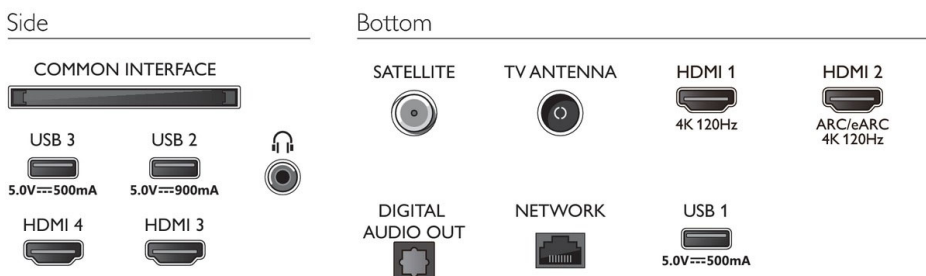

Connectivity

- Number of HDMI connections: 4
- Number of USBs: 3
- Wireless connection: Wi-Fi 802.11ac, 2x2, Dual band, Bluetooth 5.0
- HDMI features: 4K, Audio Return Channel
- HDMI ARC: Yes on HDMI2
- HDMI 2.1 features: eARC on HDMI 2, eARC/VRR/ ALLM supported, Max 48Gbps data rate
- HDCP 2.3: Yes on all HDMI
- EasyLink (HDMI-CEC): Remote control pass-through, System audio control, System standby, One touch play
- EasyLink 2.0: HDMI-CEC for Philips TV/SB, External setting via TV UI
- Other connections: Common Interface Plus (CI+), Ethernet-LAN RJ-45, Digital audio out (optical), Headphone out, Service connector, Satellite Connector

Supported HDMI video features

- Gaming: ALLM, AMD FreeSync Premium, Dolby Vision Game, HDMI VRR, HGiG, Nvidia G-Sync compatible
- HDMI 1/2: HDMI 2.1 full bandwidth 48Gbps, upto 4K 120Hz
- HDMI 3/4: HDMI 2.0
- HDR: Dolby Vision, HDR10, HDR10+, HDR10+ Adaptive, HLG, UHD A

Multimedia Applications

- Video Playback Formats: Containers: AVI, MKV, H264/MPEG-4 AVC, MPEG-1, MPEG-2, MPEG-4, VP9, HEVC (H.265), AV1
- Subtitles Formats Support: .SMI, .SRT, .SSA, .SUB, .TXT, .ASS
- Music Playback Formats: AAC, MP3, WAV, WMA (v2 up to v9.2), WMA-PRO (v9 and v10), FLAC
- Picture Playback Formats: JPEG, BMP, GIF, PNG, 360 photo, HEIF

Design

- Colors of TV: Metal bezel frame
- Stand design: Satin chrome sticks

Connections

Issue date 2023-03-02

Version: 2.1.1

12 NC: 8670 001 88199
EAN: 87 18863 03709 6

© 2023 Koninklijke Philips N.V.
All Rights reserved.

Specifications are subject to change without notice.
Trademarks are the property of Koninklijke Philips N.V.
or their respective owners.

www.philips.com

* EPG and actual visibility (up to 8 days) is country and operator dependent.

* Android App offerings vary per country. For more details please visit your local Google Play Store.

* The TV supports DVB reception for 'Free to air' broadcast. Specific DVB operators may not be supported. An up to date list can be found in the FAQ section of the Philips support website. For some operators Conditional Access and subscription are required. Contact your operator for more information.

* Philips TV Remote app and related functionalities vary per TV model, operator, and country, as well as smart device model and OS. For more details please visit: www.philips.com/TVRemoteapp.

* USB recording for digital channels only, recordings may be limited by broadcast copy protection (CI+). Country and channel restrictions may apply.

* This television contains lead only in certain parts or components where no technology alternatives exist in accordance with existing exemption clauses under the RoHS Directive.

* Memory size (Flash) : 16G, the actual available disc space may differ (dependant on e.g. (pre-)installed apps, installed operating system, etc.)

* Amazon, Alexa and all related logos are trademarks of Amazon.com, Inc. or its affiliates. Amazon Alexa is available in selected languages and countries.

* Amazon Prime is available in selected languages and countries.

* Disney+ subscription required. Subject to terms at <https://www.disneyplus.com> (c) 2020 Disney and its related entities. Disney+ is available in selected languages and countries.

* Google Assistant is available on Philips Android TVs running on Android O (8) or higher OS version. Google Assistant is available in selected languages and countries.

* Netflix subscription required. Subject to terms at <https://www.netflix.com>

* Rakuten TV is available in selected languages and countries.

* Philips OLED TV panels have been certified as flicker-free and discomfort glare free by UL.

* Google TV is the name of this device's software experience and a trademark of Google LLC.

* Google TV is the name of this device's software experience and a trademark of Google LLC. YouTube, Ok Google and other marks are trademarks of Google LLC.