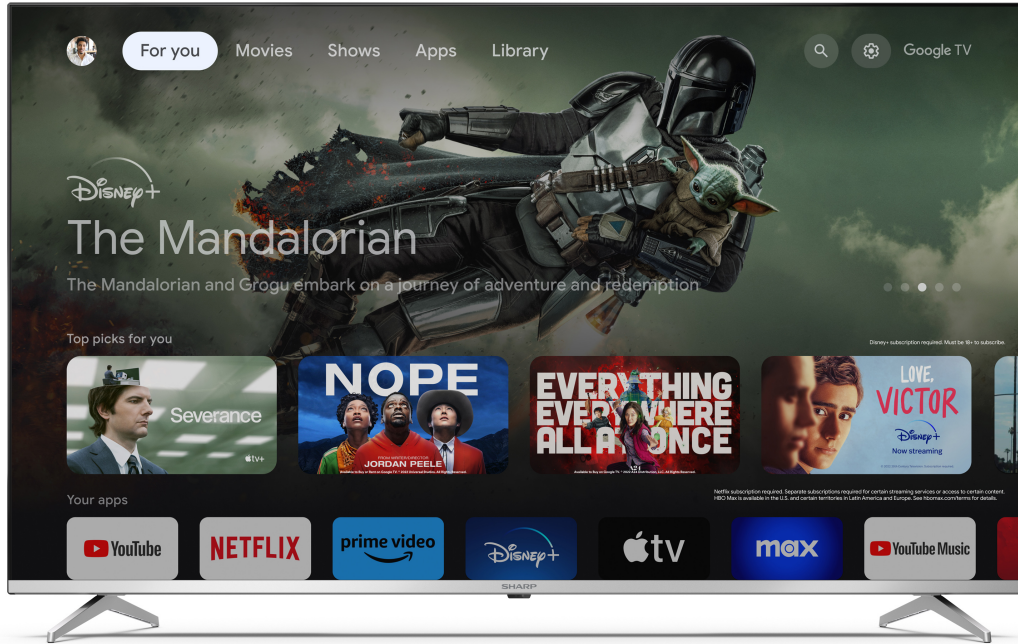

55GP6260E
Ref: 4T-C55GP6260ES

55" 4K ULTRA HD QLED SHARP GOOGLE TV™

The 55GP6260E is a 4K Ultra High Definition Frameless Quantum Dot Sharp Google TV™ with exceptional multimedia functionality.

Frameless

HIGHLIGHTS

- 4K Ultra HD Google TV™ with Quantum Dot
- HDMI 2.1 with eARC
- Dolby Vision™ - cinema-inspired HDR
- Dolby Atmos® - full 360° sound experience
- Smooth Motion - Frame Interpolation Technology
- Google Assistant
- Chromecast Built-in